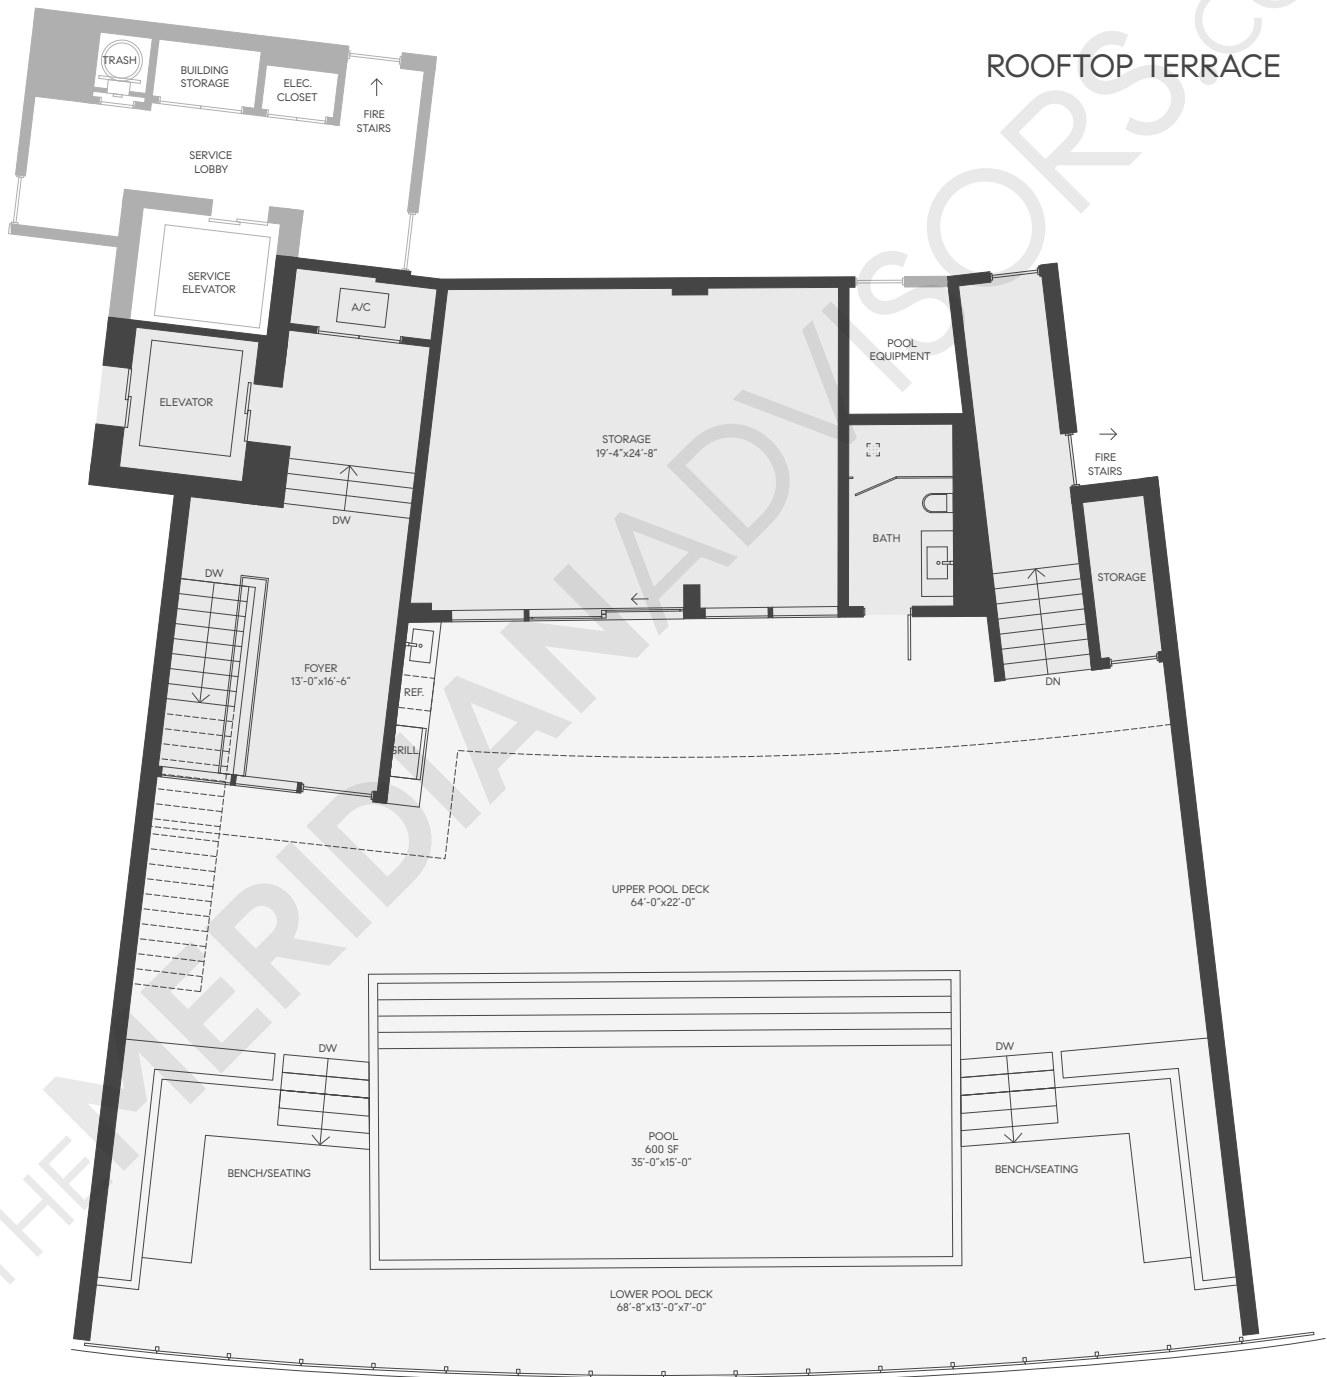

Vita at Grove Isle

5 Grove Isle Drive
Coconut Grove - Miami

TheMeridianAdvisors.com
305.537.6795

Closing Homes, Opening Doors

Floor Plan MARE PH2 Residences M - PH2

4 Bedrooms	Area	Sq. Ft.	Sq. M.
5 Bathrooms	Int.	4,029	374.31
1 Powder Room	Ext.	1,090	101.26
	Total	5,119	475.57

LEVEL 1

All dimensions are approximate and all floor plans and development plans are subject to change without notice.

Vita at Grove Isle

5 Grove Isle Drive
Coconut Grove - Miami

TheMeridianAdvisors.com
305.537.6795

Closing Homes, Opening Doors

Floor Plan MARE PH2 Residences M - PH2

	Area	Sq. Ft.	Sq. M.
4 Bedrooms			
5 Bathrooms			
1 Powder Room			
	Int.	1,022	94.95
	Ext.	3,089	286.98
	Total	4,111	381.92

ROOFTOP TERRACE

All dimensions are approximate and all floor plans and development plans are subject to change without notice.