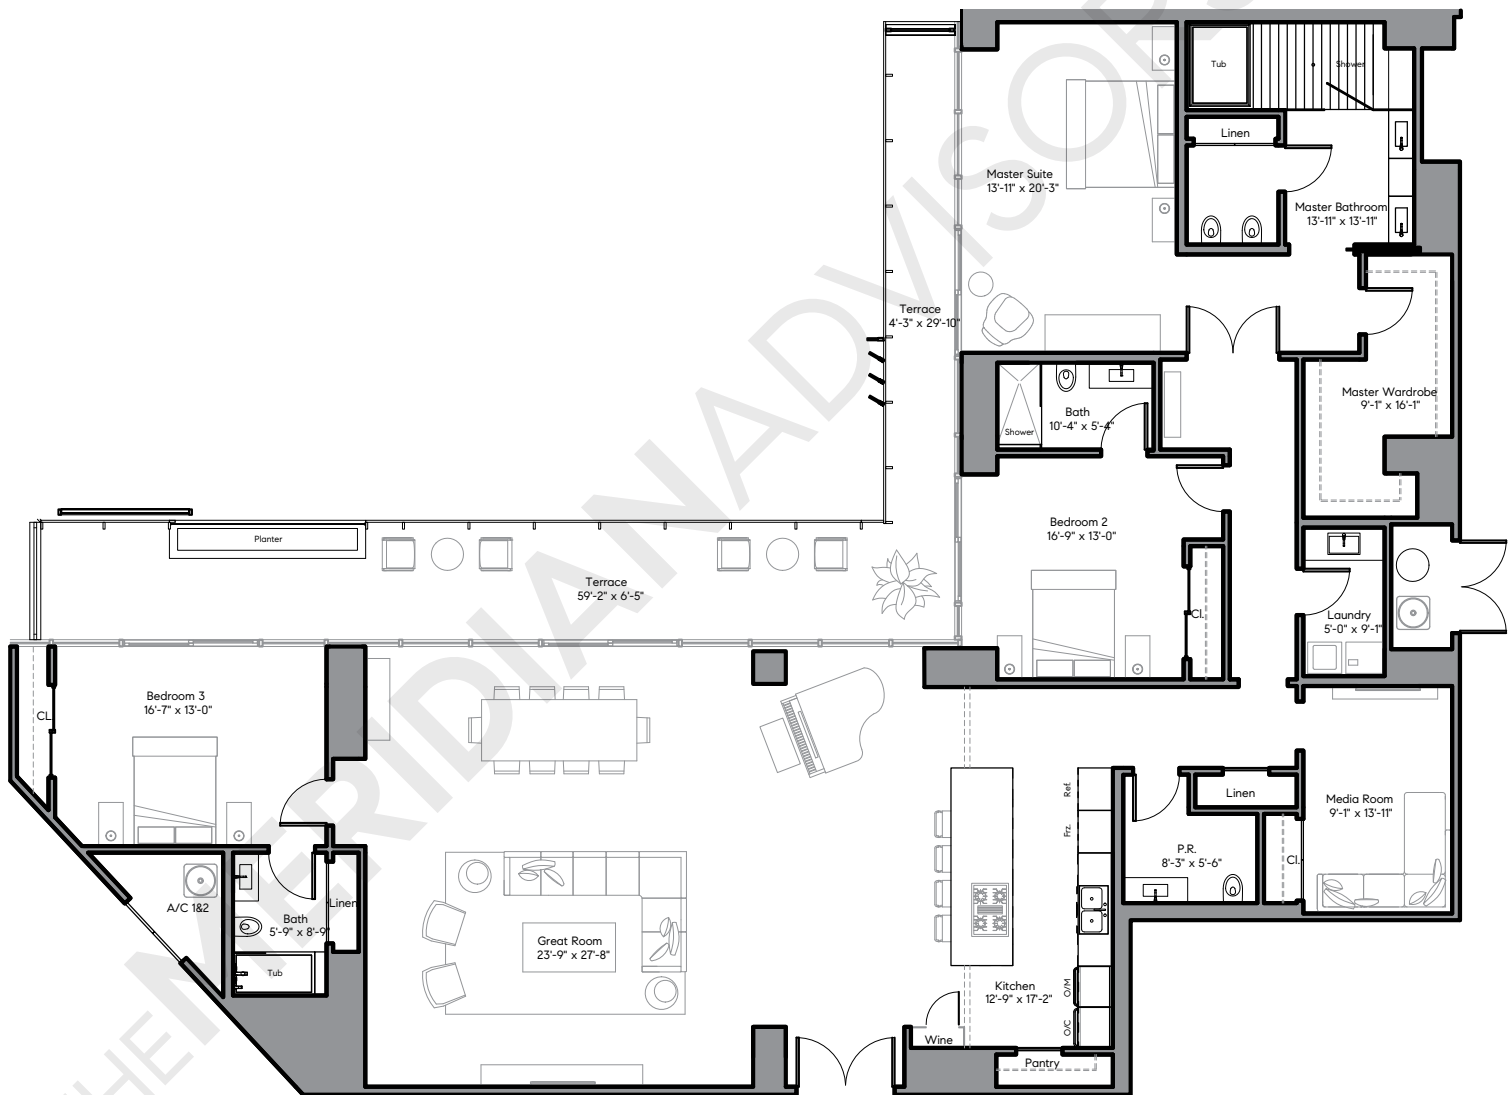

# Ritz Carlton Residences Miami Beach

4701 N Meridian Avenue  
Mid-Beach, Miami Beach

TheMeridianAdvisors.com  
305.537.6795

Closing Homes, Opening Doors

## Floor Plan E2 Residences 309

	Area	Sq. Ft.	Sq. M.
3 Bedrooms			
3.5 Bathrooms	Int.	3,193	297
1 Media Room	Ext.	407	38
	Total	3,600	334

All dimensions are approximate and all floor plans and development plans are subject to change without notice.